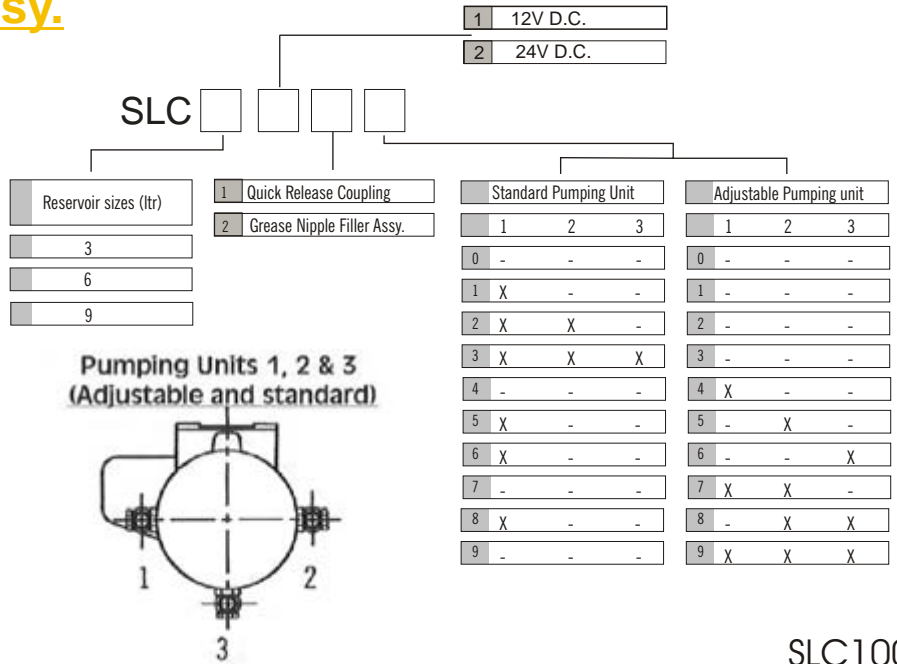

Single Line Pump Assy.